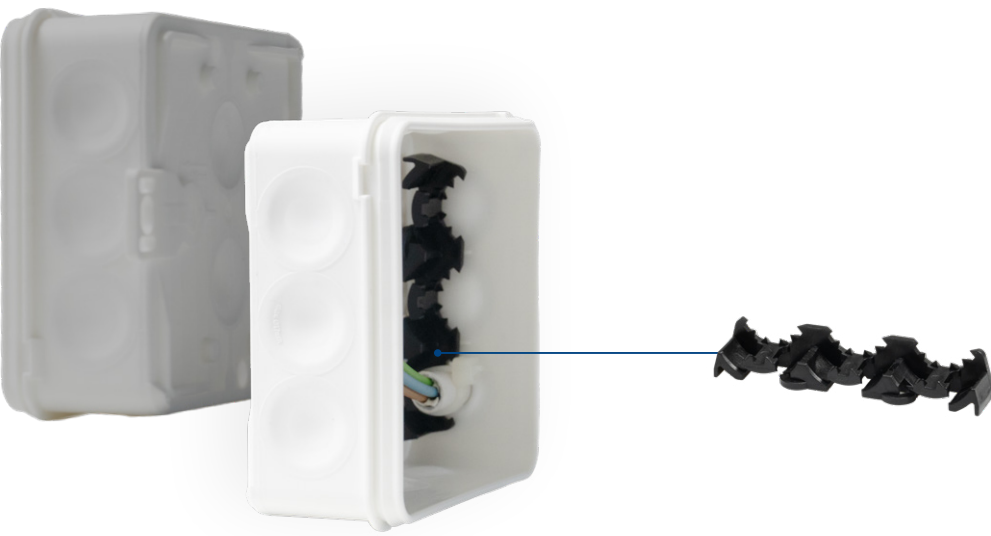

Tough on the outside. Smart on the inside.

The new IP65 damp area distribution boxes.

f5 Membrane technology

Simple, tool-free installation-
Fast, clean, secure

Flexible for any installation situation

12 side entries (max. Ø 17 mm)
2 rear entries (max. Ø 19 mm)

Protection class IP65

Reliable protection against
dust and water jets-
even in the toughest environments

Strain relief system

Secures cables in place
(Available as accessory)

Perfect measurements

Both versions measure
85 x 85 x 37 mm

Type	ABZK-ZE
Version	Strain relief
Item no.	7390153
SU / CB / PL	5 / 250 / -
Suitable for	E1200 / E1210 variants E1300 / E1310 variants
Max. cable diameter	≤ 15mm

Distribution box with or without mounting tab

H x W x D 85 x 85 x 37 mm Mounting points external / internal					
	Type	E1300gr EU	E1300ws EU	E1300sw EU	E1300rt EU
Version	Distribution box	Distribution box	Distribution box	Distribution box	Distribution box
Item no.	7340480	7340461	7340483	7340481	7340482
SU / CB / PL	10 / 150 / 3.000	10 / 150 / 3.000	10 / 150 / 3.000	10 / 150 / 3.000	10 / 150 / 3.000
max. cross section	2.5 mm ²	2.5 mm ²	2.5 mm ²	2.5 mm ²	2.5 mm ²
Inserts through base	2x ≤ Ø19mm	2x ≤ Ø19mm	2x ≤ Ø19mm	2x ≤ Ø19mm	2x ≤ Ø19mm
Inserts at the side	12x ≤ Ø17mm	12x ≤ Ø17mm	12x ≤ Ø17mm	12x ≤ Ø17mm	12x ≤ Ø17mm
Colour	grey	white	black	red	green