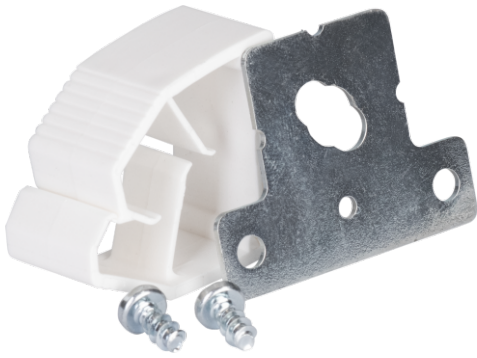

Cable clamp set for NEPTUN

Order number: 7290196

Type: NKKL

- Cable clamp set for Neptune
- Set contents: 3x cable clamp, 3x adapter plate, 6x screw

Certificates & standards

REACH	false
RoHS	true

Accessories

Kit Contents

3x cable clips, 3x adapter plates, 6x screws