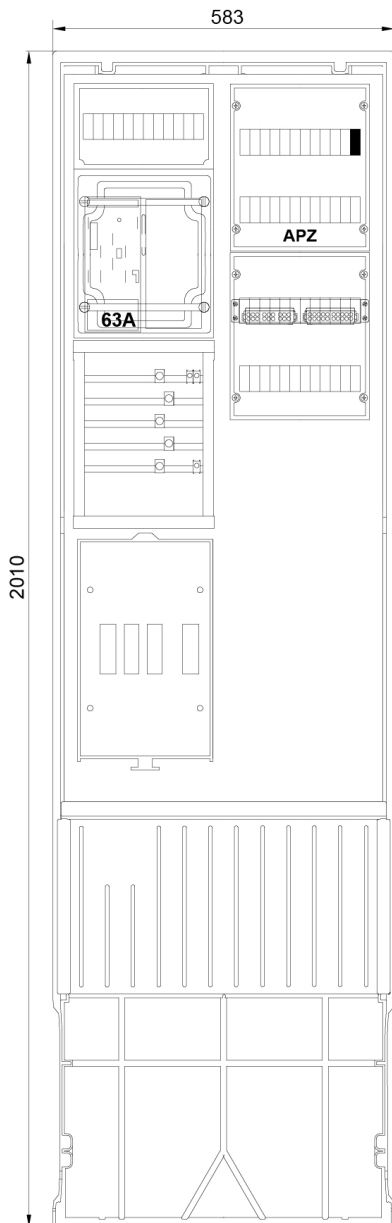

Meter connection pillar 2-bay, H=2010mm, eHZ, cover closed.

Order number: 7160130

Type: ZSA202-2-eHZ-APZ-HAK

Equipment

- House connection box NH00/3
- Connection compartment 5 x busbars with:
 - Connection terminal, preparation for main circuit breaker
 - Cover with cut-out for SH switch
- Meter plate 1 x eHZ 300 x 250 mm with IP54 hood
 - Space for additional applications 150 x 250 mm above
- Connection compartment 300 x 250 mm with:
 - Main line branch terminal 5-pole 25 mm² insulated
- Connection compartment 300 x 250 mm prepared for APZ:
 - 1 x RJ45 socket, 1 x mounting rail, 1 x DIN rail
- Free space (empty space) approx. 550 x 250 mm for retrofitting
- With double lock including 1 cylinder installed

Dimensions

Depth	277,50 mm
Height	2010 mm
Width	583 mm

Properties

Colour	RAL 7035
Degree of protection (IP)	IP54
Power type	TN-C-S network

Certificates & standards

REACH	false
RoHS	true / exception 6c

Layout plan

Circuit diagram