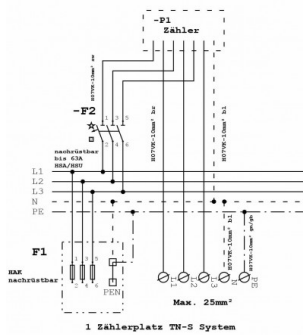

**Zähleranschlusssäule 1-feldrig, H=2010mm, 3.HZ,  
Haube geschl.**

Order number: 7160102

Type: ZSA201-1-ZK-HG

**Equipment**

- Mounting device for home connection box NH00
- Connection space 5 x busbars with:
  - Connecting terminal, preparation for main fuse machine
  - Cover with cutout for SH switches
- Counter plate 450 x 250 mm with IP54 hood
- connection space 150 x 250 mm with:
  - Main line branch terminal 5-pole 25 mm<sup>2</sup> insulated
- With double lock incl. 1 cylinder installed

**Dimensions**

Depth	277,50 mm
Height	2010 mm
Width	350 mm

### Certificates & standards

---

REACH	false
RoHS	true / exception 6c

**Layout plan**

**Circuit diagram**