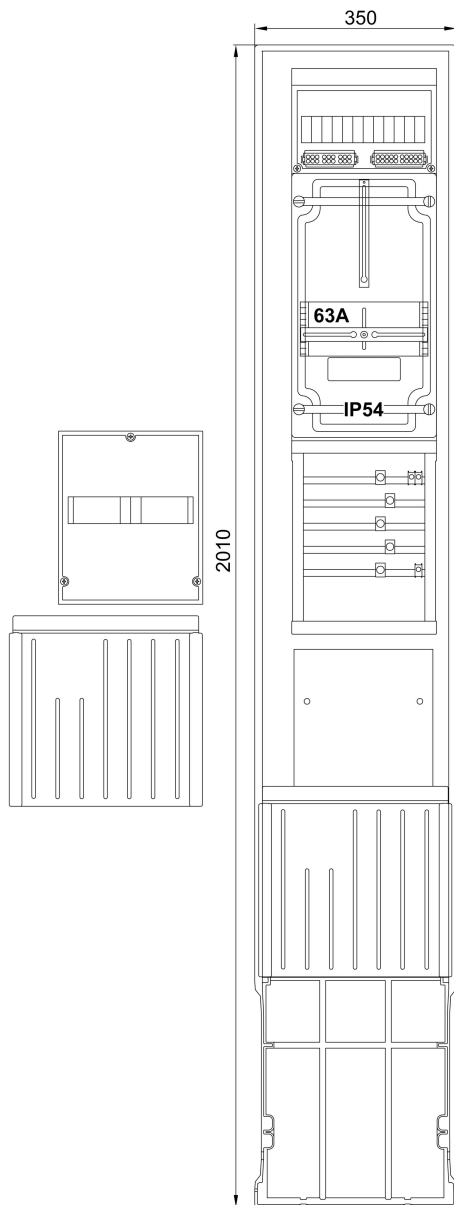

**Zähleranschlusssäule 1-feldrig, H=2010mm, 3.HZ,  
Haube geschl.**

Order number: 7160102

Type: ZSA201-1-ZK-HG

**Equipment**

- Mounting device for home connection box NH00
- Connection space 5 x busbars with:
  - Connecting terminal, preparation for main fuse machine
  - Cover with cutout for SH switches
- Counter plate 450 x 250 mm with IP54 hood
- connection space 150 x 250 mm with:
  - Main line branch terminal 5-pole 25 mm<sup>2</sup> insulated
- With double lock incl. 1 cylinder installed

**Dimensions**

Depth	277,50 mm
Height	2010 mm
Width	350 mm

### Properties

---

Colour	RAL 7035
Power type	

### Certificates & standards

---

REACH	false
RoHS	true / exception 6c

**Layout plan**

**Circuit diagram**